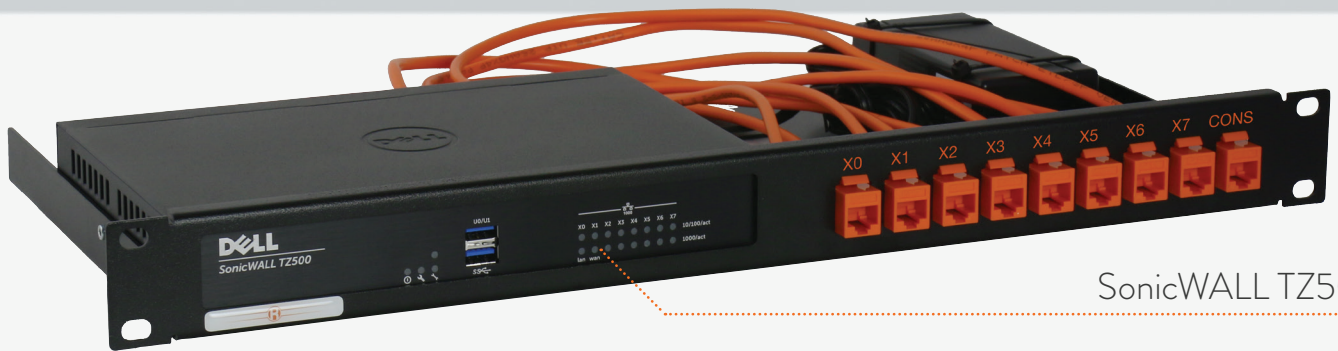

Productline
SW-RACK

Product ID
RM-SW-T5

Supported model **SONICWALL TZ500**

DIMENSIONS	1U
COLOR	RAL 9005 Black
PACKING DIMENSIONS	4.33 in. x 20.87 in. x 10.63 in. 11 x 53 x 27 cm
PRODUCT DIMENSIONS	1.73 in. x 18.98 in. x 8.54 in. 44 x 482 x 217 mm (height x width x depth)

SonicWALL TZ500

RACKMOUNT YOUR SONICWALL WITH **SW-RACK**

The **RM-SW-T5** will clean up your 19 inch rack and increase the reliability of your SonicWALL appliance. Next to standard models, Rackmount.IT can provide custom made kits in any color based on project needs. Key features are:

- Custom fit rack mount kit for SonicWALL TZ500
- Easy 5-minute assembly in a 19 inch rack
- Front positioned network connections
- Fixated power supply prevents accidental loss of power
- The complete set includes cables and keystones